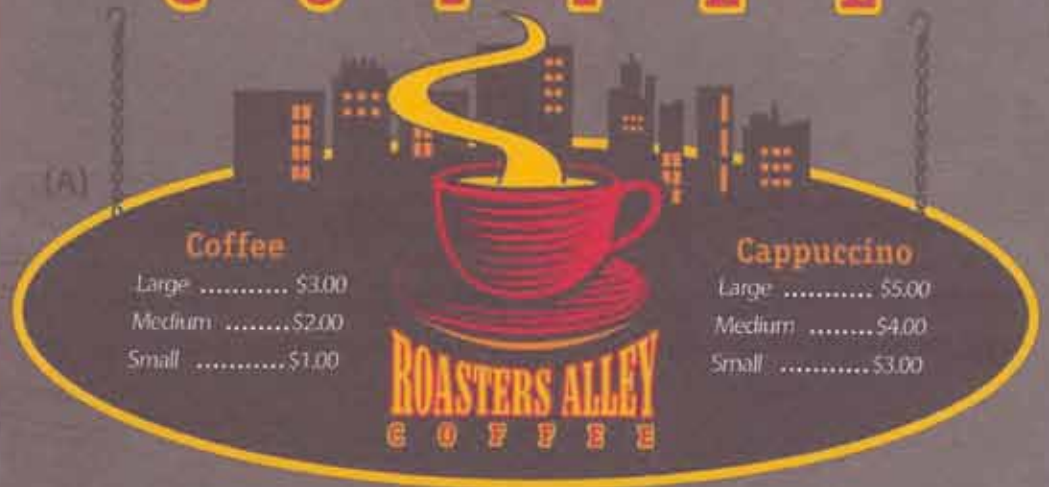

ROASTERS ALLEY

C O F F E E